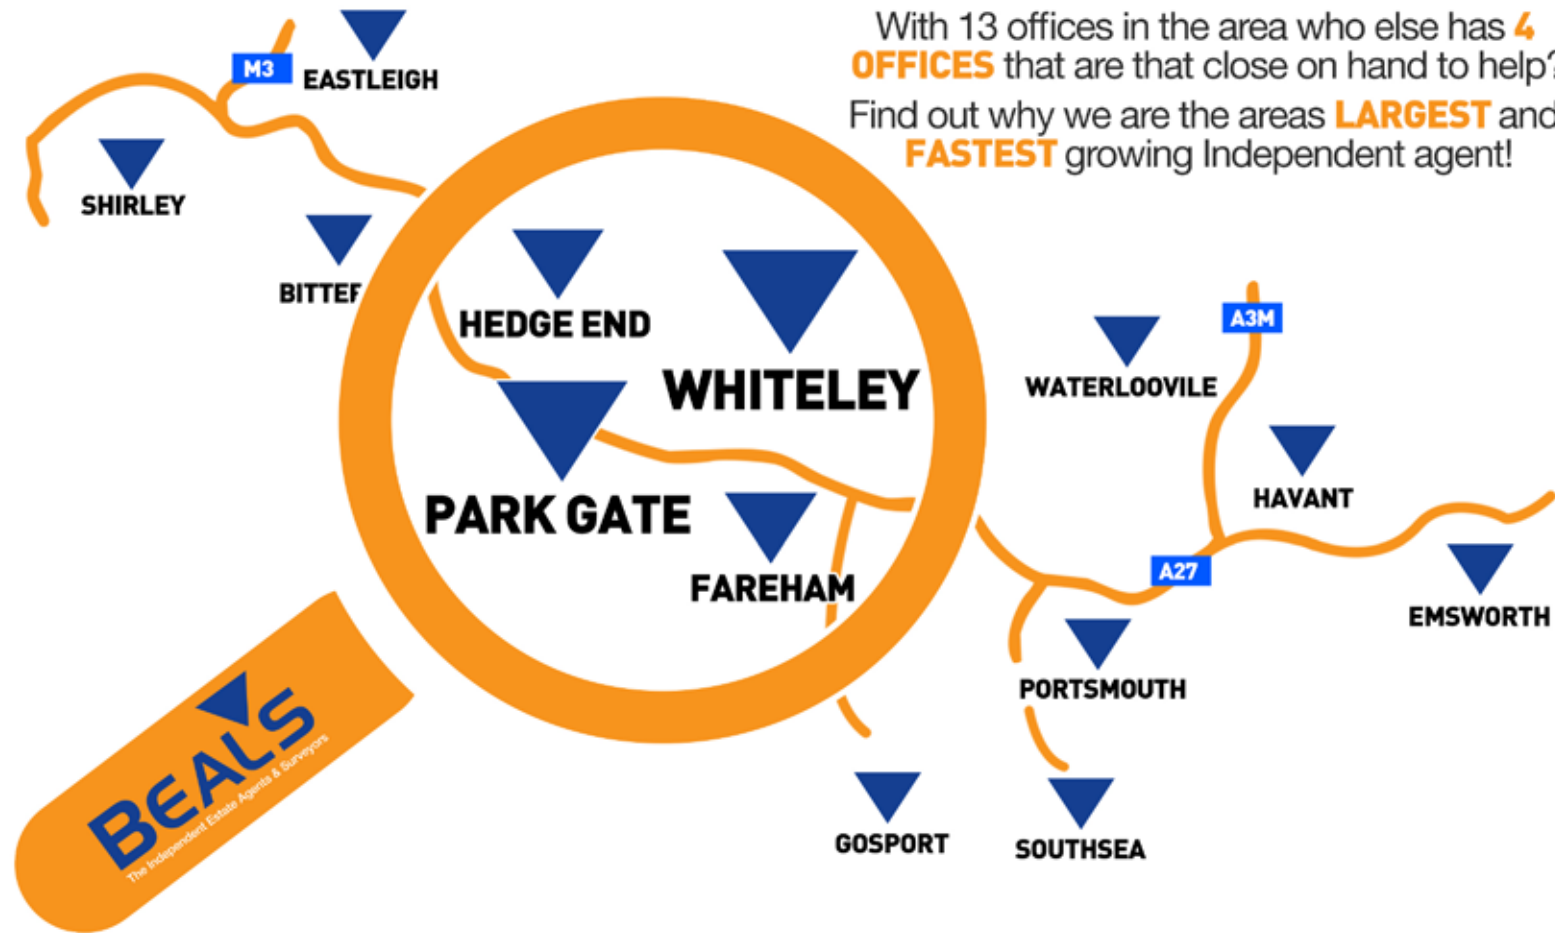

With 13 offices in the area who else has **4 OFFICES** that are that close on hand to help? Find out why we are the areas **LARGEST** and **FASTEST** growing Independent agent!

If you are looking to **SELL** or **LET** your property, call us on **01489 575 715** or email us on **WHITELEY@BEALS.CO.UK** or **PARKGATE@BEALS.CO.UK**